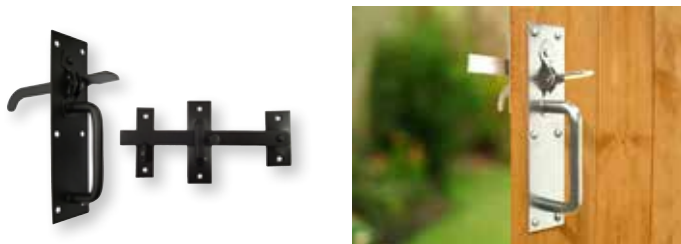

Suffolk Latches

Skin Card

Code	Description	Contents	Outer
009937N	Black 152mm	1	5
040732N	Zinc 152mm	1	5