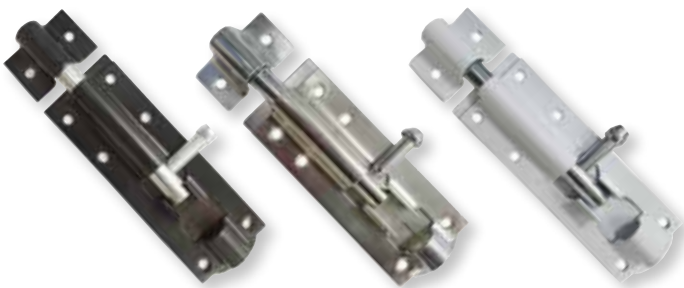

Security Fixings

Poly Bag with Label

Code	Description	Contents	Outer
049605N	Ring on Plate 50mm Zinc Plated	1	10
049612N	Staple on Plate 50mm Zinc Plated	1	10

Tower Bolts - Necked

Poly Bag with Label

Code	Description	Contents	Outer
043894N	Necked Black 100mm	1	5
043900N	Necked Black 150mm	1	5
053411N	Necked Black 200mm	1	5

NEW!

Decorative Wrought Iron Tower Bolts

Poly Bag with Label

Code	Description	Contents	Outer
051134N	Black 125mm	1	10

Heavy Duty Pad Bolts

Poly Bag with Label

Code	Description	Contents	Outer
049452N	Black 100mm	1	10
049469N	Black 150mm	1	5
049476N	Black 200mm	1	5
040725N	Zinc Plated 100mm	1	10
009890N	Zinc Plated 150mm	1	5
040343N	Zinc Plated 200mm	1	5

Tower Bolts - Straight

Poly Bag with Label

Code	Description	Contents	Outer
043887N	Black 75mm	1	10
005830N	Black 100mm	1	10
005847N	Black 150mm	1	10
005854N	Black 200mm	1	5
051127N	Zinc Plated 75mm	1	10
003416N	Zinc Plated 100mm	1	10
009791N	Zinc Plated 150mm	1	10
049766N	White 100mm	1	10