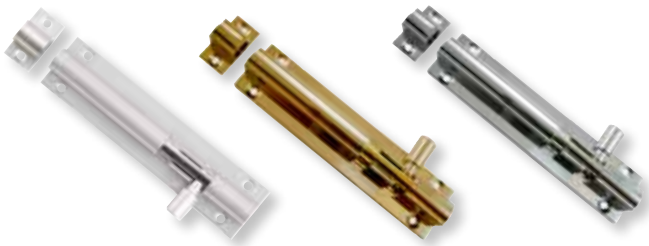

NEW!

Outdoor - Tee Hinges

Plastic Hang Tag with Label

Code	Description	Contents	Outer
012081C	Black 100mm	2	10
009760C	Black 150mm	2	10
049698N	Black 250mm	2	5
051233C	Zinc Plated 100mm	2	10
051240C	Zinc Plated 150mm	2	10
049735N	Zinc Plated 250mm	2	5
009784N	Black 300mm	2	5
049704N	Black 350mm	2	5
051110N	Black 450mm	2	5
051141N	Zinc Plated 300mm	2	5
049742N	Zinc Plated 350mm	2	5
049759N	Zinc Plated 450mm	2	5
051158N	Heavy Duty BZP 400mm	2	5

Bolts

'Barrel' Door Bolts - Straight

Poly Bag with Label

Code	Description	Contents	Outer
002563N	Satin An. Aluminium 38mm	1	10
002570N	Satin An. Aluminium 50mm	1	10
002587N	Satin An. Aluminium 75mm	1	10
002594N	Satin An. Aluminium 100mm	1	10
005076N	Brass Plated 38mm	1	10
002631N	Brass Plated 50mm	1	10
002648N	Brass Plated 75mm	1	10
003805N	Brass Plated 100mm	1	5
053107N	Heavy Duty Brass P. 100mm	1	5
043870N	Chrome Plated 38mm	1	10
003546N	Chrome Plated 50mm	1	10
003553N	Chrome Plated 75mm	1	5
048943N	Chrome Plated 100mm	1	10
053114N	Heavy Duty Chrome P. 100mm	1	5