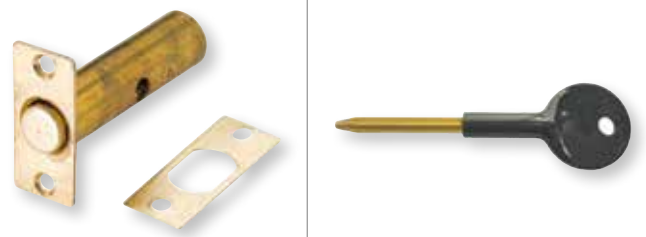

Security Rack Bolt & Key

Poly Bag with Label

Code	Description	Contents	Outer
045324N	Rack Bolt- 60mm Brass Plated	1	10
045331N	Rack Bolt Key Black/Brass	1	10

Door Spindles

Poly Bag with Label

Code	Description	Contents	Outer
053312N	Standard- 8 x 150mm	1	5
052070N	Standard 8 x 90mm	1	5
053305N	Split- 7 x 120mm	1	5
052063N	Bath Lock Only- 5 x 85mm	1	5

NEW!

NEW!

NEW!

NEW!