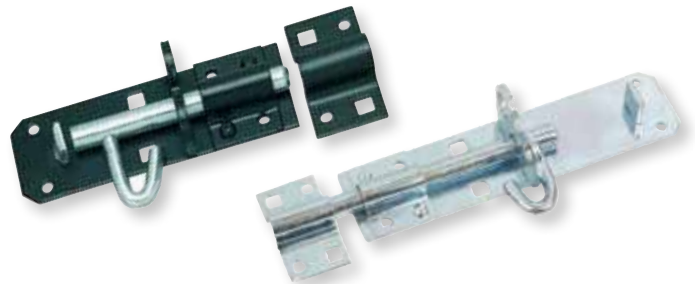

Security Fixings

Poly Bag with Label

Code	Description	Contents	Outer
049605N	Ring on Plate 50mm Zinc Plated	1	10
049612N	Staple on Plate 50mm Zinc Plated	1	10

Tower Bolts - Necked

Poly Bag with Label

Code	Description	Contents	Outer
043894N	Necked Black 100mm	1	5
043900N	Necked Black 150mm	1	5
053411N	Necked Black 200mm	1	5

NEW!

Decorative Wrought Iron Tower Bolts

Poly Bag with Label

Code	Description	Contents	Outer
051134N	Black 125mm	1	10

Heavy Duty Pad Bolts

Poly Bag with Label

Code	Description	Contents	Outer
049452N	Black 100mm	1	10
049469N	Black 150mm	1	5
049476N	Black 200mm	1	5
040725N	Zinc Plated 100mm	1	10
009890N	Zinc Plated 150mm	1	5
040343N	Zinc Plated 200mm	1	5

Tower Bolts - Straight

Poly Bag with Label

Code	Description	Contents	Outer
043887N	Black 75mm	1	10
005830N	Black 100mm	1	10
005847N	Black 150mm	1	10
005854N	Black 200mm	1	5
051127N	Zinc Plated 75mm	1	10
003416N	Zinc Plated 100mm	1	10
009791N	Zinc Plated 150mm	1	10
049766N	White 100mm	1	10